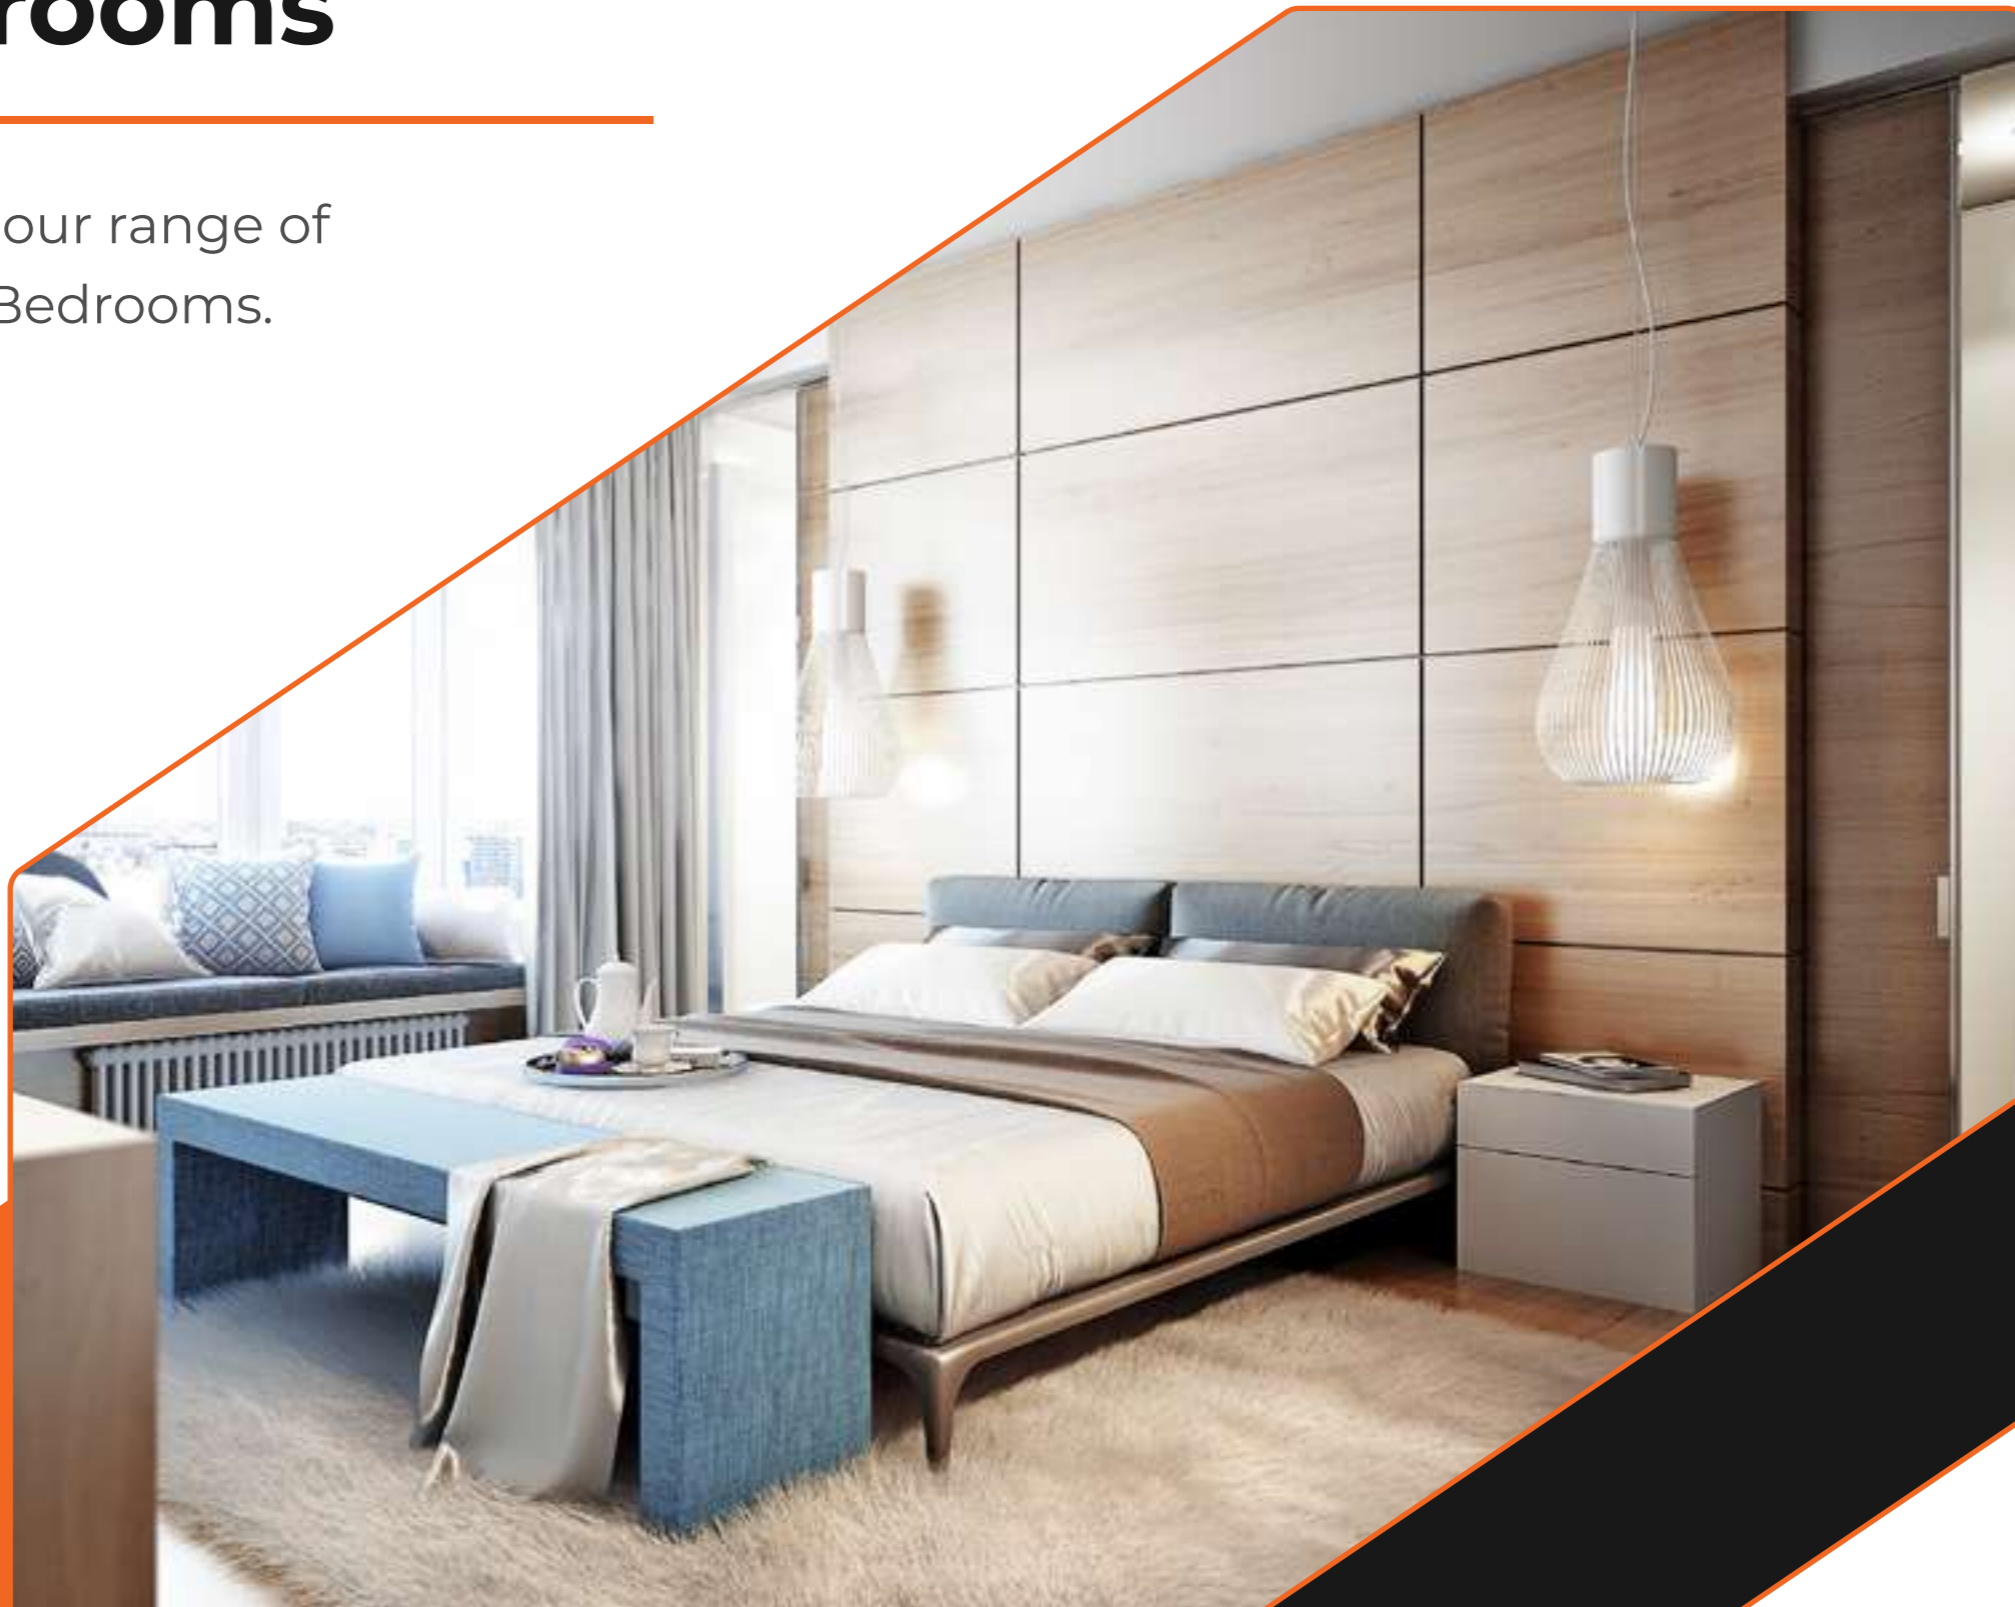

Wide wooden dressing room, interior of a modern house.

Scandinavian wood walk in closet with wardrobe.

Interior walk-in closet, simple classic style.

Scandinavian wood walk in closet with wardrobe.

Modern wooden wardrobe with clothes hanging on rail in walk in closet design interior.

stylish wardrobe and a classy armchair with footrest in a spacious room.

Bedrooms

Discover our range of
Modern Bedrooms.

Modern Bedroom interior.

Modern bedroom suite in hotel with TV & work table.

Bright and cozy modern bedroom with dressing room, with soft seats and cushions.

Luxury modern bedroom suite TV with wardrobe.

Loft and modern bedroom.

Luxury bedroom interior with bedding sheet dark tone, stone and wooden headboard.

Boy in soccer uniform wearing medals in bedroom.

Stylish blue and purple teenagers bedroom interior with built-in wall cabinets and shelves, a single divan style bed and small desk.